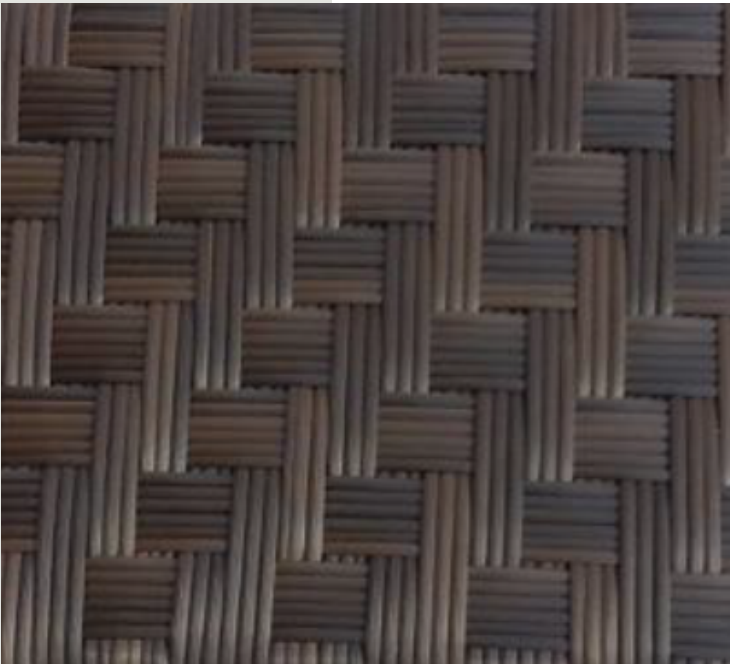

REHAU WICKERS

The RAUCORD Natural range consists of a wide selection of colours such as the popular Cappuccino, Java Brown and Coffee Brown. The range is sturdy and features homogenous colours throughout the weave which prevents colour peeling if surface scratches occur.

interblocco
live-in furniture

COLOUR: BLACK

WEAVING PATTERN - 1

COLOUR: CAPPACINO

WEAVING PATTERN - 2

COLOUR: MOCCA CREAM

WEAVING PATTERN - 3

COLOUR: BLACK BRUSHED

WEAVING PATTERN - 4

COLOUR: JAVA BROWN

WEAVING PATTERN - 4

COLOUR: SIGNAL

WHITE

WEAVING PATTERN - 4

COLOUR: RED PINE

WEAVING PATTERN - 4

COLOUR: DARK BROWN

WEAVING PATTERN - 5

COLOUR: HONEY STREAKY

WEAVING PATTERN - 4

COLOUR: DARK MAHAGONY BRUSHED

WEAVING PATTERN - 6

COLOUR: WHITE WASH

WEAVING PATTERN - 4